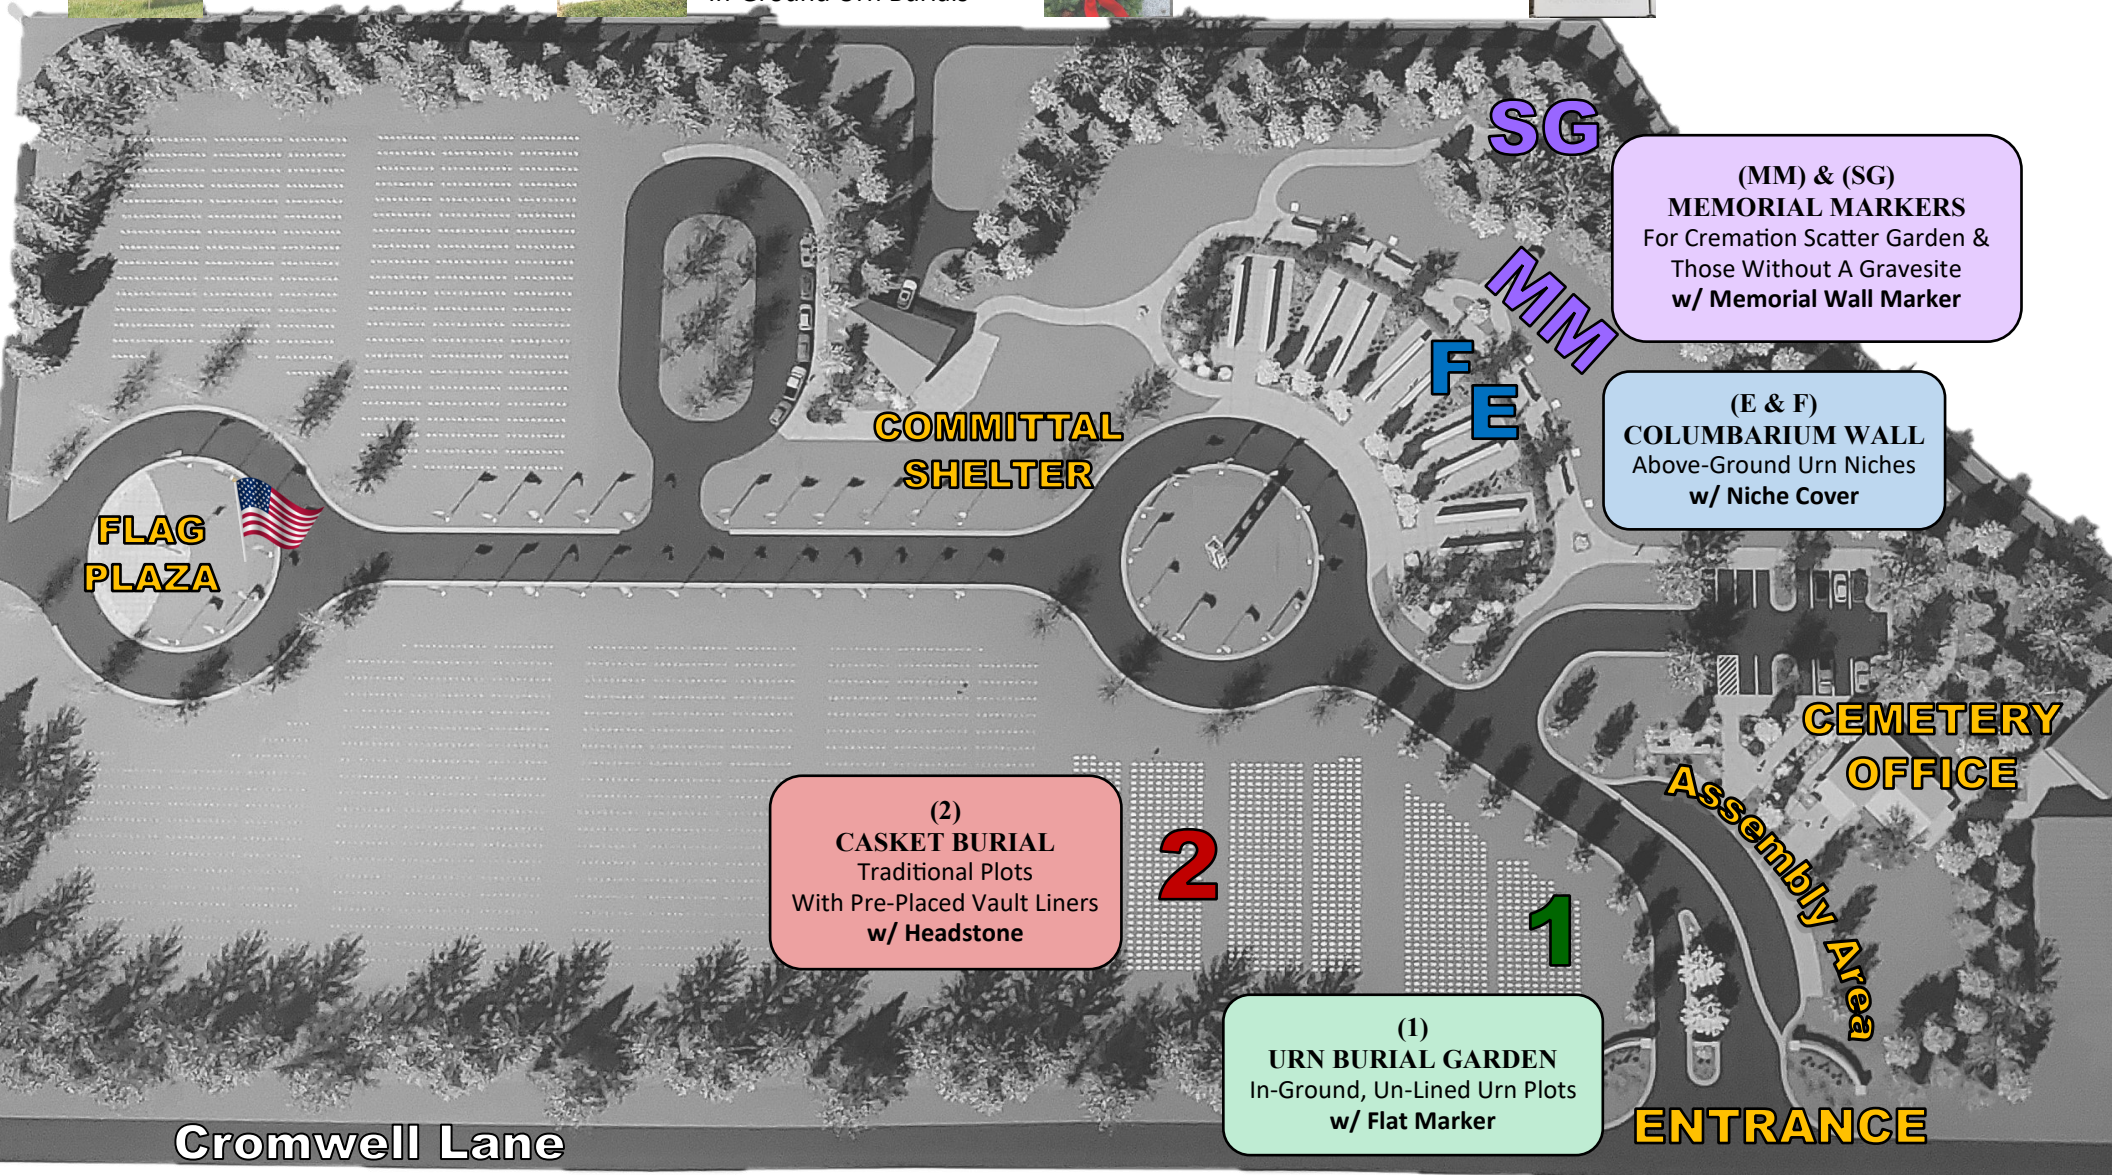

**Flat Markers:
Section 1**

Flat, Granite Markers for
In-Ground Urn Burials

**Niche Covers:
Walls E - F**

Granite Niche Covers for
Urns in Columbarium

**Memorial Wall:
Sections SG & MM**

Granite Plaques for Cremation
Scatter Garden & Memorials

**(MM) & (SG)
MEMORIAL MARKERS**
For Cremation Scatter Garden &
Those Without A Gravesite
w/ Memorial Wall Marker

**(E & F)
COLUMBARIUM WALL**
Above-Ground Urn Niches
w/ Niche Cover

**(2)
CASKET BURIAL**
Traditional Plots
With Pre-Placed Vault Liners
w/ Headstone

**(1)
URN BURIAL GARDEN**
In-Ground, Un-Lined Urn Plots
w/ Flat Marker

Cromwell Lane

ENTRANCE