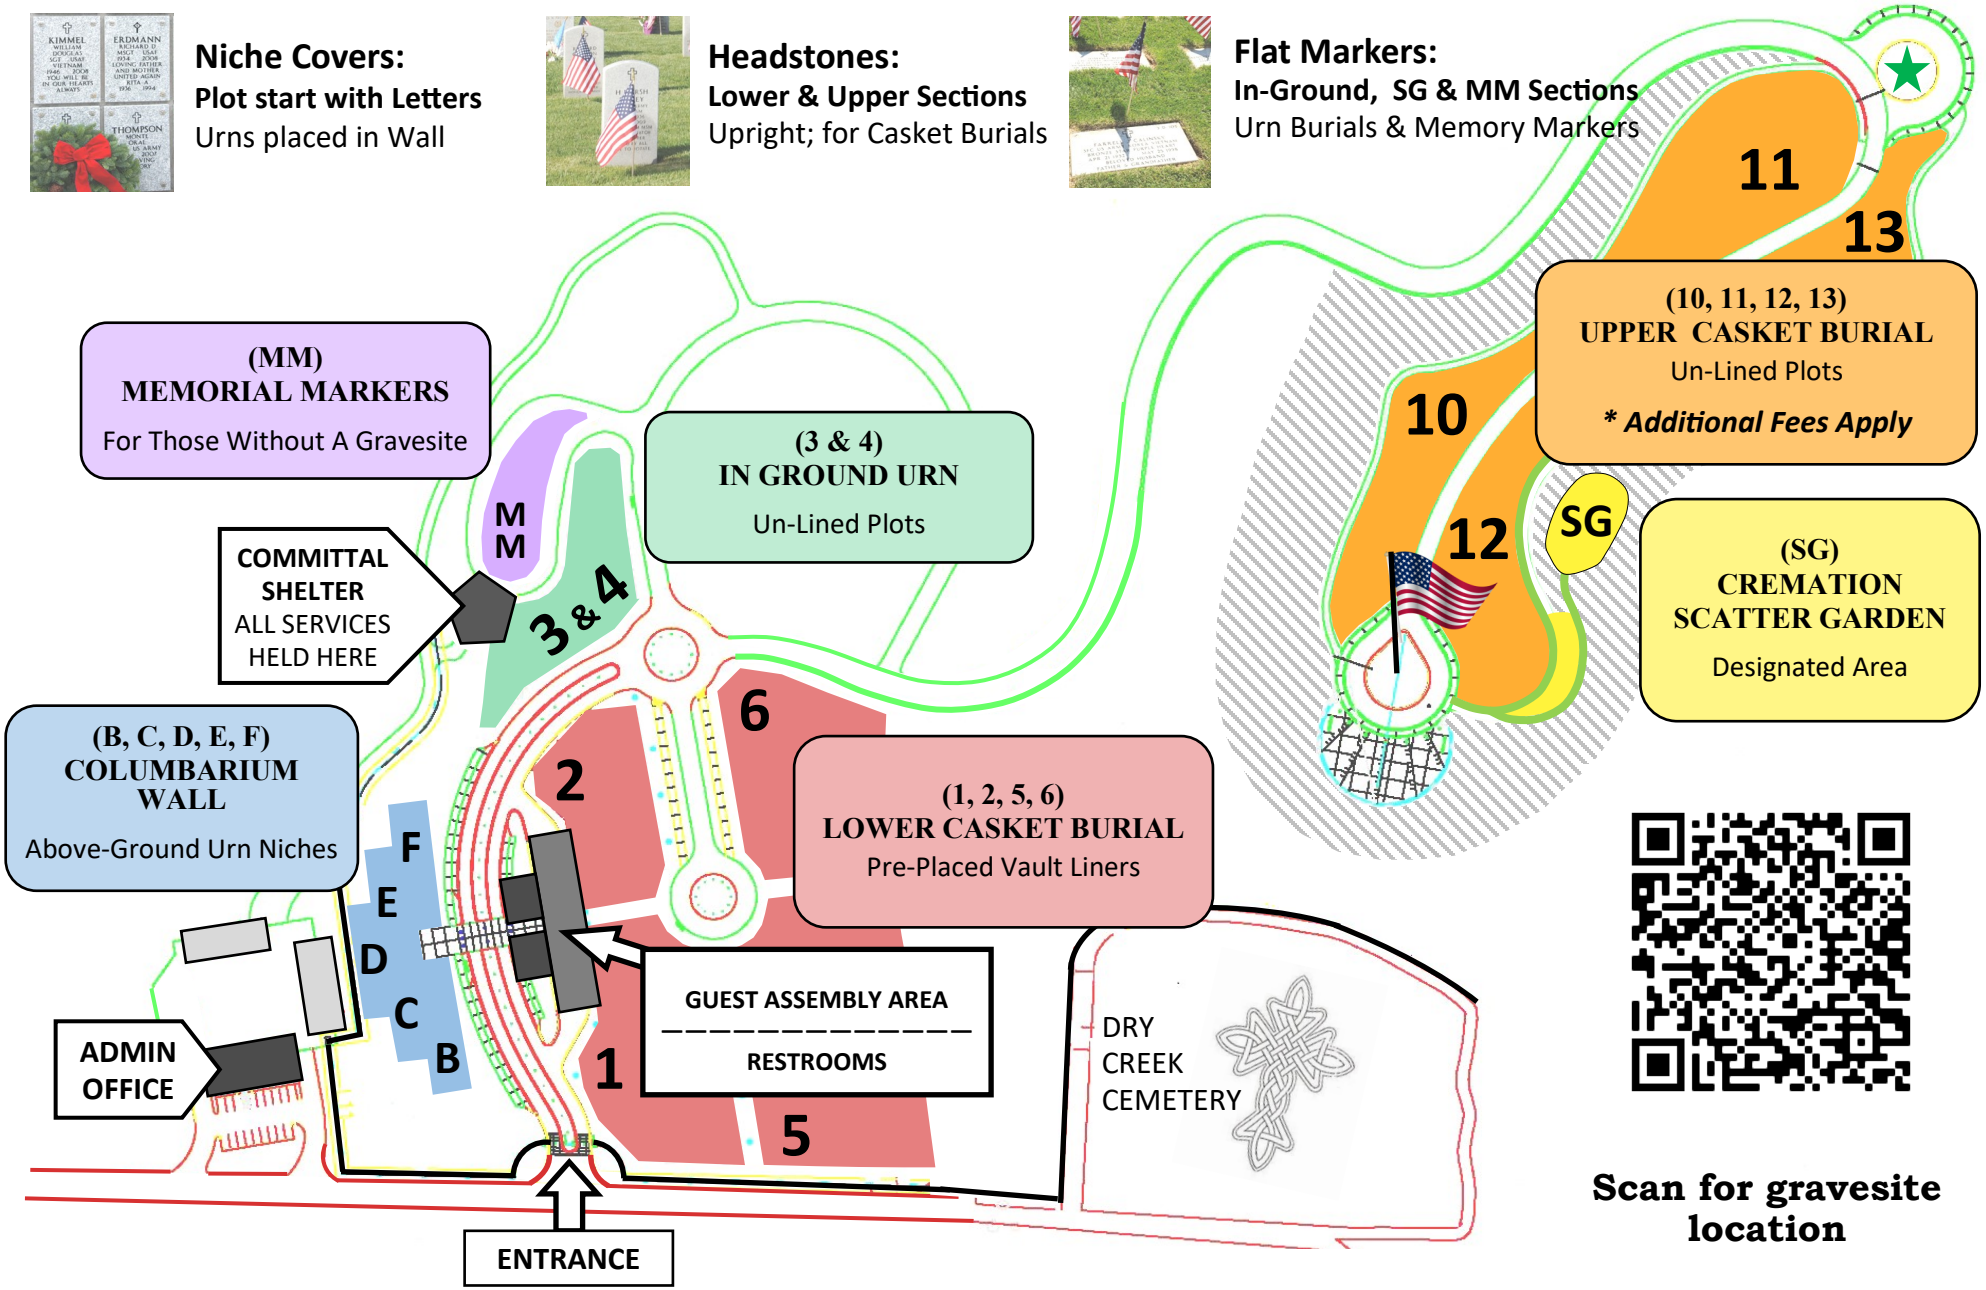

IDAHO STATE VETERANS CEMETERY- BOISE

10100 Horseshoe Bend Rd. Boise, ID 83714

Niche Covers:
Plot start with Letters
Urns placed in Wall

Headstones:
Lower & Upper Sections
Upright; for Casket Burials

Flat Markers:
In-Ground, SG & MM Sections
Urn Burials & Memory Markers

Scan for gravesite location